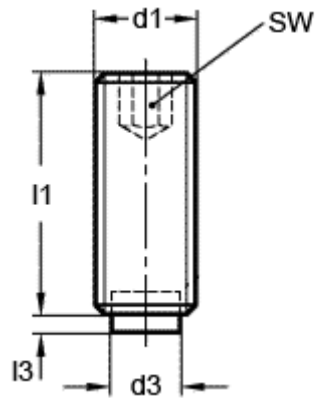

Data Sheet

Article number: 20931659

Description: E+G Grub screw
GN 913.3-M10-25-KU

Measures

$d1 = M10$
 $d3 = 7$
 $l1 = 25.0$
 $l3 = 1.9$
 $SW = 5.0$